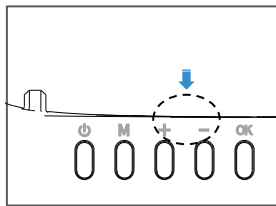

APEX

VR V3.0

Introduction to VR

1. Prepare

1-1. VR

1-2. Charging status & Working status

1-3. Specifications

Screen size	3 inch
Screen type	TFT LCD
Resolution	360X640 pixels
Brightness	320cd/m2
Sensitivity	-90dBm
Channel/Channel	48 channels
Battery	3.7V 1800mAh
Size	126*145*85 (mm)
Video format	NTSC
Power supply	USB 5V
Weight	260g
Working hours	80 minutes

= 1 =

1-4. Display & Buttons

2. Function keys

2-1. Power on/off button

Long press to power on, long press to power off

= 2 =

2-3. Channels

Change the channel