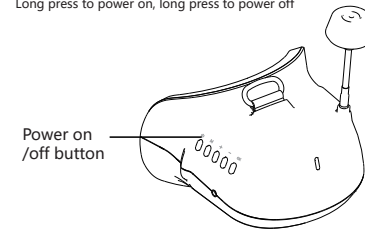

APEX

VR V3.0

Introduction to VR

1. Prepare

1-1. VR

1-2. Charging status & Working status

1-3. Specifications

Screen size	3 inch
Screen type	TFT LCD
Resolution	360X640 pixels
Brightness	320cd/m2
Sensitivity	-90dBm
Channel/Channel	48 channels
Battery	3.7V 1800mAh
Size	126*145*85 (mm)
Video format	NTSC
Power supply	USB 5V
Weight	260g
Working hours	80 minutes

= 1 =

1-4. Display & Buttons

2. Function keys

2-1. Power on/off button

Long press to power on, long press to power off

= 2 =

2-3. Channels

Change the channel