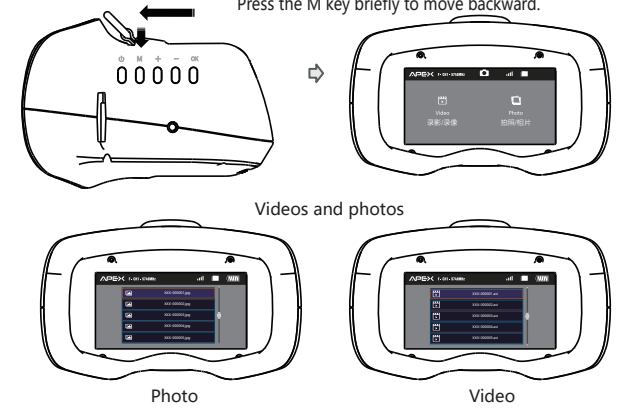

The aircraft supports channels in the gray area

Note: The VR glasses support 48 channels, while the aircraft only supports 16 gray channels.

2-3. Switching between video mode and photo mode

= 3 =

2.4. Collimate and OSD display/off

2-5. Video

2-6. Photograph

= 4 =

3. Album

3-1. Videos and photos

Long press the M key for 3 seconds to open the album: Short press + or - to select videos and photos. Press the OK button briefly to confirm and view. Press the M key briefly to move backward.

4. Settings/Settings

Click the M key: The menu shows/hides

4-2. Contrast

4 3 Sharpness

4-1 Background light

4-4. Language

= 5 =

IM-VR3.0-CN-02