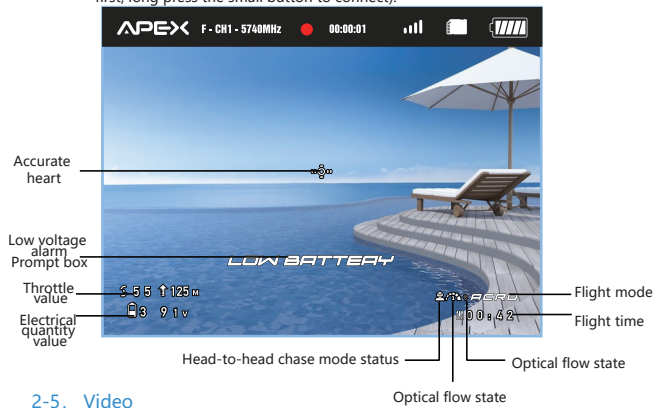

2.4. Collimate and OSD display/off

Press and hold the M key for 4 seconds to display it. Press and hold the M key again to turn it off

Note: When used in conjunction with the APEX129 remote control and the 70 aircraft, the OSD data is valid (it needs to be connected to the remote control first; long press the small button to connect).