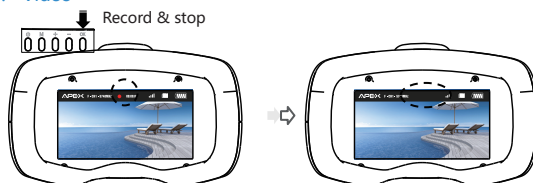

APEX

VR V3.0

Introduction to VR

1. Prepare

1-1. VR

1-2. Charging status & Working status

1-3. Specifications

Screen size	3 inch
Screen type	TFT LCD
Resolution	360X640 pixels
Brightness	320cd/m2
Sensitivity	-90dBm
Channel/Channel	48 channels
Battery	3.7V 1800mAh
Size	126*145*85 (mm)
Video format	NTSC
Power supply	USB 5V
Weight	260g
Working hours	80 minutes

= 1 =

1-4. Display & Buttons

2. Function keys

2-1. Power on/off button

Long press to power on, long press to power off

= 2 =

2-3. Channels

Change the channel

Channel list

CH	F	R	A	B	E	H
CH1	5740	5658	5865	5733	5705	5362
CH2	5760	5695	5845	5752	5685	5399
CH3	5780	5732	5825	5771	5665	5436
CH4	5800	5769	5805	5790	5645	5473
CH5	5820	5806	5785	5809	5885	5510
CH6	5840	5843	5765	5828	5905	5547
CH7	5860	5880	5745	5847	5925	5584
CH8	5880	5917	5725	5866	5945	5621
MHz	MHz	MHz	MHz	MHz	MHz	MHz

The aircraft supports channels in the gray area

Note: The VR glasses support 48 channels, while the aircraft only supports 16 gray channels.

2-3. Switching between video mode and photo mode

= 3 =

2.4. Collimate and OSD display/off

Press and hold the M key for 4 seconds to display it. Press and hold the M key again to turn it off

Note: When used in conjunction with the APEX129 remote control and the 70 aircraft, the OSD data is valid (it needs to be connected to the remote control first; long press the small button to connect).

2-5. Video

2-6. Photograph

= 4 =

3. Album

3-1. Videos and photos

Long press the M key for 3 seconds to open the album: Short press + or - to select videos and photos. Press the OK button briefly to confirm and view. Press the M key briefly to move backward.

4. Settings/Settings

Click the M key: The menu shows/hides

4-2. Contrast

4 3 Sharpness

4-1 Background light

4-4. Language

= 5 =

IM-VR3.0-CN-02

Size:92*142mm
材质: 128g双铜