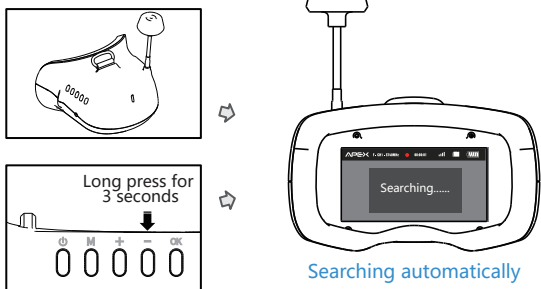

APEX

VR V3.0

Introduction to VR

1. Prepare

1-1. VR

1-2. Charging status & Working status

1-3. Specifications

Screen size	3 inch
Screen type	TFT LCD
Resolution	360X640 pixels
Brightness	320cd/m2
Sensitivity	-90dBm
Channel/Channel	48 channels
Battery	3.7V 1800mAh
Size	126*145*85 (mm)
Video format	NTSC
Power supply	USB 5V
Weight	260g
Working hours	80 minutes

= 1 =

1-4. Display & Buttons

2. Function keys

2-1. Power on/off button

Long press to power on, long press to power off

= 2 =

2-3. Channels

Change the channel