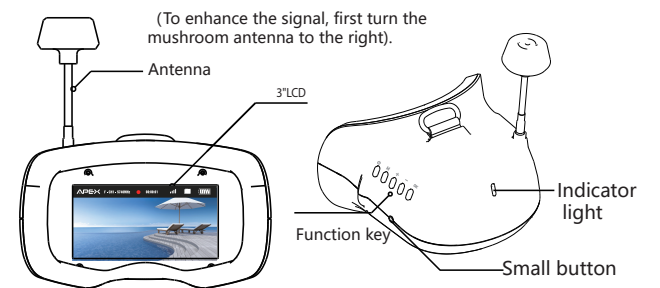

APEX

VR V3.0

Introduction to VR

1. Prepare

1-1. VR

1-2. Charging status & Working status

1-3. Specifications

Screen size	3 inch
Screen type	TFT LCD
Resolution	360X640 pixels
Brightness	320cd/m2
Sensitivity	-90dBm
Channel/Channel	48 channels
Battery	3.7V 1800mAh
Size	126*145*85 (mm)
Video format	NTSC
Power supply	USB 5V
Weight	260g
Working hours	80 minutes

= 1 =

1-4. Display & Buttons

2. Function keys

2-1. Power on/off button

Long press to power on, long press to power off

= 2 =

2-3. Channels

Change the channel