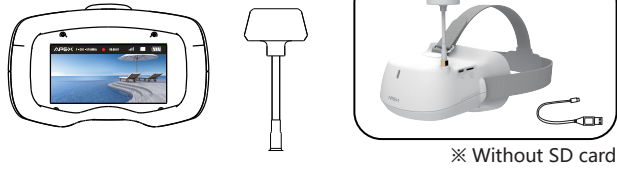

APEX

VR V3.0

Introduction to VR

1. Prepare

1-1. VR

1-2. Charging status & Working status

1-3. Specifications

Screen size	3 inch
Screen type	TFT LCD
Resolution	360X640 pixels
Brightness	320cd/m2
Sensitivity	-90dBm
Channel/Channel	48 channels
Battery	3.7V 1800mAh
Size	126*145*85 (mm)
Video format	NTSC
Power supply	USB 5V
Weight	260g
Working hours	80 minutes

= 1 =

1-4. Display & Buttons

2. Function keys

2-1. Power on/off button

Long press to power on, long press to power off

= 2 =

2-3. Channels

Change the channel

The aircraft supports channels in the gray area

Note: The VR glasses support 48 channels, while the aircraft only supports 16 gray channels.

2-3. Switching between video mode and photo mode

= 3 =

2.4. Collimate and OSD display/off