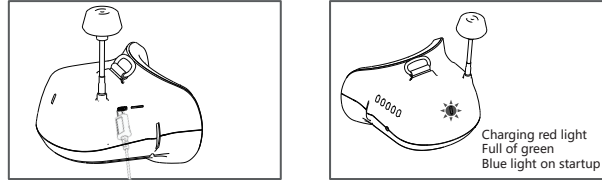

APEX

VR V3.0

Introduction to VR

1. Prepare

1-1. VR

1-2. Charging status & Working status

1-3. Specifications

Screen size	3 inch
Screen type	TFT LCD
Resolution	360X640 pixels
Brightness	320cd/m2
Sensitivity	-90dBm
Channel/Channel	48 channels
Battery	3.7V 1800mAh
Size	126*145*85 (mm)
Video format	NTSC
Power supply	USB 5V
Weight	260g
Working hours	80 minutes

= 1 =

1-4. Display & Buttons

2. Function keys

2-1. Power on/off button

Long press to power on, long press to power off

= 2 =

2-3. Channels

Change the channel