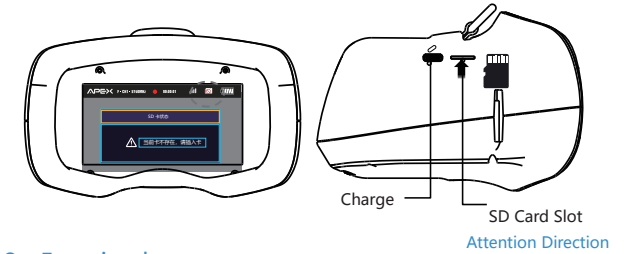

APEX

VR V3.0

Introduction to VR

1. Prepare

1-1. VR

1-2. Charging status & Working status

1-3. Specifications

Screen size	3 inch
Screen type	TFT LCD
Resolution	360X640 pixels
Brightness	320cd/m2
Sensitivity	-90dBm
Channel/Channel	48 channels
Battery	3.7V 1800mAh
Size	126*145*85 (mm)
Video format	NTSC
Power supply	USB 5V
Weight	260g
Working hours	80 minutes

= 1 =

1-4. Display & Buttons

2. Function keys

2-1. Power on/off button

Long press to power on, long press to power off

= 2 =

2-3. Channels

Change the channel

The aircraft supports channels in the gray area

Note: The VR glasses support 48 channels, while the aircraft only supports 16 gray channels.

2-3. Switching between video mode and photo mode

= 3 =

2.4. Collimate and OSD display/off