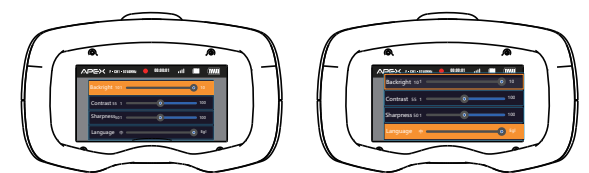

The aircraft supports channels in the gray area

Note: The VR glasses support 48 channels, while the aircraft only supports 16 gray channels.

2-3. Switching between video mode and photo mode

= 3 =

2.4. Collimate and OSD display/off

2-5. Video

2-6. Photograph

= 4 =

3. Album

3-1. Videos and photos

Long press the M key for 3 seconds to open the album: Short press + or - to select videos and photos. Press the OK button briefly to confirm and view. Press the M key briefly to move backward.

4. Settings/Settings

Click the M key: The menu shows/hides

4-2. Contrast

4 3 Sharpness

4-1 Background light

4-4. Language

= 5 =

IM-VR3.0-CN-02