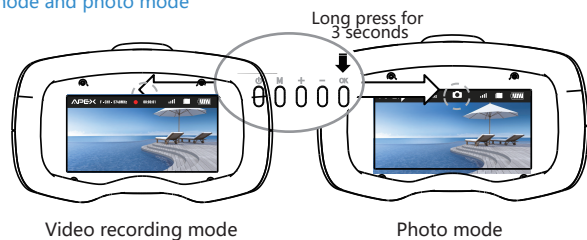

= 1 =

1-4. Display & Buttons

2. Function keys

2-1. Power on/off button

Long press to power on, long press to power off

= 2 =

2-3. Channels

Change the channel

The aircraft supports channels in the gray area

Note: The VR glasses support 48 channels, while the aircraft only supports 16 gray channels.

2-3. Switching between video mode and photo mode

= 3 =

2.4. Collimate and OSD display/off